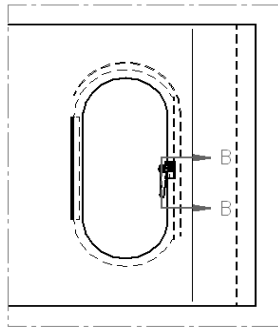

Part No.	Component	Latch Plate
55000022	Winder Latch Plate	
55000021	Steel Latch Plate	
Part No.	Component	Winder Pin
55000036	Winder Pocket	
23200402	5/8" x 2-1/4" Winder Pin	
23200301	5/8" x 1-15/16" Winder Pin	
55006011	Steel Winder Pocket	
23200304	5/8" x 3" Winder Pin	
Part No.	Component	Bridge Pin
20511250	#11 Bridge Pin 1/8" x 2-1/2"	
20511360	#8 Bridge Pin 3/16" x 3-11/16"	
20511280	#10 Bridge Pin 5/32" x 2-13/16"	

MAN DOOR ASSEMBLY