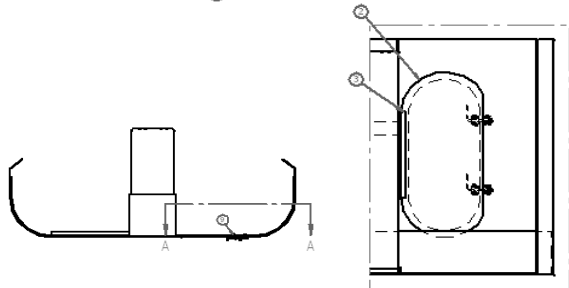

MAN DOOR ASSEMBLY CONT.

VIEW A-A

NOTES

A series of horizontal lines provided for handwritten notes.

Part No.	Component	Qty.
1	Bulkhead - 90 Deg. RC with Door, Inset SS	1
2	Man Door - Radius Bulkhead	1
3	Hinge, 3/8" Aluminum Continuous 25"	1
4	Latch Assembly, Bulkhead Door	2
5	Black Trim Seal, 1/4" Grip, 1/2"	10
6	Washer, 3/8" Stainless	20
7	HHCS, 3/8-16 x 1" Stainless	6
8	HHCS, 3/8-16 x 1-1/2" Stainless	4
9	Lock Nut, 3/8-16 Stainless	10