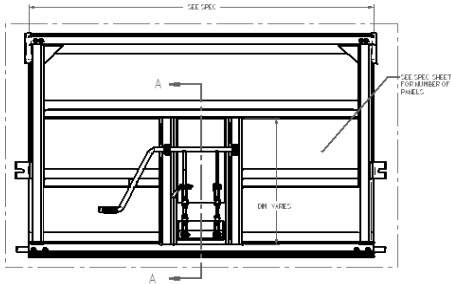

Part No.	Component	T Bolt
23425610	Draw Bar 1" Bolt	

TARP HARDWARE

TARPCO

Part No.	Component	L-Stop Cast
22201007	Heavy-Duty L-Stop Cast	

SHURCO

Part No.	Component	Tarp Assembly
22202407	Tarp Stop Assembly Standard	
22202169	Tarp Stop Assembly 6" Offset	
22202834	Standard Upright	
22202168	6" Offset Upright	
22202833	Stop Body	
22202044	Clevis Pin	
22202799	Kick out Ring 1"	

Part No.	Component	KINEBYNE
23525815	Winch Straps Std. 4" x 30'	
23525816	Winch Straps Std. 2" x 30'	

Part No.	Component	Bumpers
18000090	Bumper Rubber Extruded "D"	
18000091	Bumper Rubber Extruded Square	

Part No.	Component	Tie Downs
23107500	L.H. Tie Down	
23107500-1	R.H. Tie Down	
23700021	Cap Tie Down	
20532120	Roll Pin Tie Down	
57003301	Aluminum J-Hook	

COAL DOOR ASSEMBLY

SHEET AND POST

Kit No.	Component
55001500-12	12" Sheet & Post Coal Door Assembly
55001500-14	14" Sheet & Post Coal Door Assembly
55001563-16	16" Sheet & Post Coal Door Assembly
55001500-18	18" Sheet & Post Coal Door Assembly

Part No.	Component	Qty.	
1	1020205-2	Sheet, 1/4" x 2" x 2" LG	1
2	11000002-11.75	Gate Horizontal 11.75"	1
3	11000007-36	Channel, Coal Door	2
4	11102120-14.3	Bar 1/4" x 12" x 14-3/8" LG	1
6	20216118	Lock Nut, 5/8-11	6
7	20521150	Pin, Cotter 1/8" x 1-1/2" SS	3
8	22500603	Handle, Red Grip, Diversion	1
9	23200101	Yoke, 5/8-11 ADJ-Zinc	4
10	23200203	5/8-11 x 8" GR5 THD Ends Zinc	2
11	23200301	5/8 Yoke Pin x 1-3/4" LG Zinc Plated	3
12	23700004	Castling Eyelet Lug	2
13	55001506	End Cap, Coal Door	2
14	55001523	Handle Assembly, Coal Door Lock	1
15	55001587-##	Coal Door Handle, Assy. ##"	1