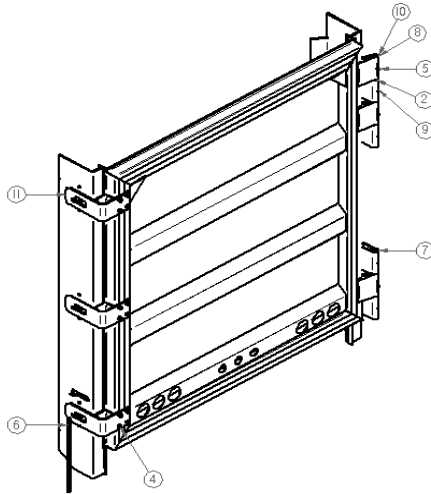

TAILGATE ASSEMBLY CONT.