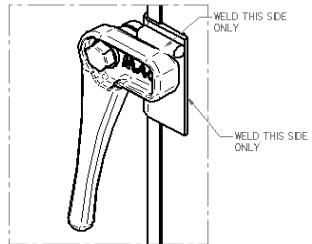

Part No.	Component	Latch Plate
55000022	Winder Latch Plate	
55000021	Steel Latch Plate	
Part No.	Component	Winder Pin
55000036	Winder Pocket	
23200402	5/8" x 2-1/4" Winder Pin	
23200301	5/8" x 1-15/16" Winder Pin	
55006011	Steel Winder Pocket	
23200304	5/8" x 3" Winder Pin	
Part No.	Component	Bridge Pin
20511250	#11 Bridge Pin 1/8" x 2-1/2"	
20511360	#8 Bridge Pin 3/16" x 3-11/16"	
20511280	#10 Bridge Pin 5/32" x 2-13/16"	

MAN DOOR ASSEMBLY