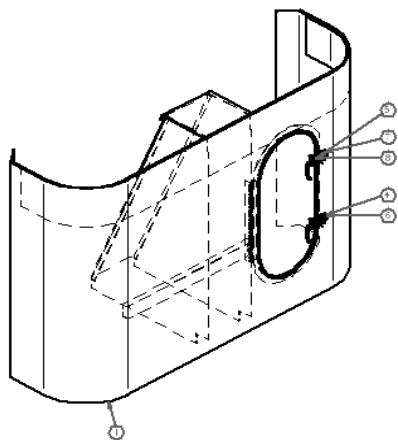

MAN DOOR ASSEMBLY CONT.

VIEW A-A

NOTES

A series of horizontal lines provided for handwritten notes.

Part No.	Component	Qty.
1	Bulkhead - 90 Deg. RC with Door, Inset SS	1
2	Man Door - Radius Bulkhead	1
3	Hinge, 3/8" Aluminum Continuous 25"	1
4	Latch Assembly, Bulkhead Door	2
5	Black Trim Seal, 1/4" Grip, 1/2"	10
6	Washer, 3/8" Stainless	20
7	HHCS, 3/8-16 x 1" Stainless	6
8	HHCS, 3/8-16 x 1-1/2" Stainless	4
9	Lock Nut, 3/8-16 Stainless	10