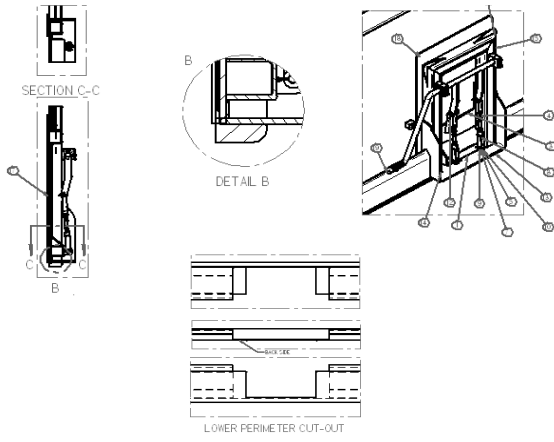

COAL DOOR HARDWARE

Part No.	Component	Coal Door Handle
55002110-12	12" Coal Door Handle	
55002110-14	14" Coal Door Handle	
55002110-16	16" Coal Door Handle	
55002110-18	18" Coal Door Handle	
55002110-20	20" Coal Door Handle	
55002110-22	22" Coal Door Handle	
55002110-24	24" Coal Door Handle	

Part No.	Component	Coal Door Grip
22500601	Black Coal Door Grip	
22500602	Red Coal Door Grip	
52000229	2-pc Bearing Block for Coal Door Handle	

Part No.	Component	Eyelet Lug
23700004	Eyelet Lug Casting	

Part No.	Component	Slide Plate
10251205-14.3	12" Coal Door Slide Plate	
10251205-16.3	14" Coal Door Slide Plate	
10251205-18.3	16" Coal Door Slide Plate	
10251205-20.3	18" Coal Door Slide Plate	
10251205-22.3	20" Coal Door Slide Plate	
10251205-24.3	24" Coal Door Slide Plate	

Part No.	Component	Coal Door Extrusion
11000007-72	Coal Door Extrusion 72"	
11000007-93	Coal Door Extrusion 93"