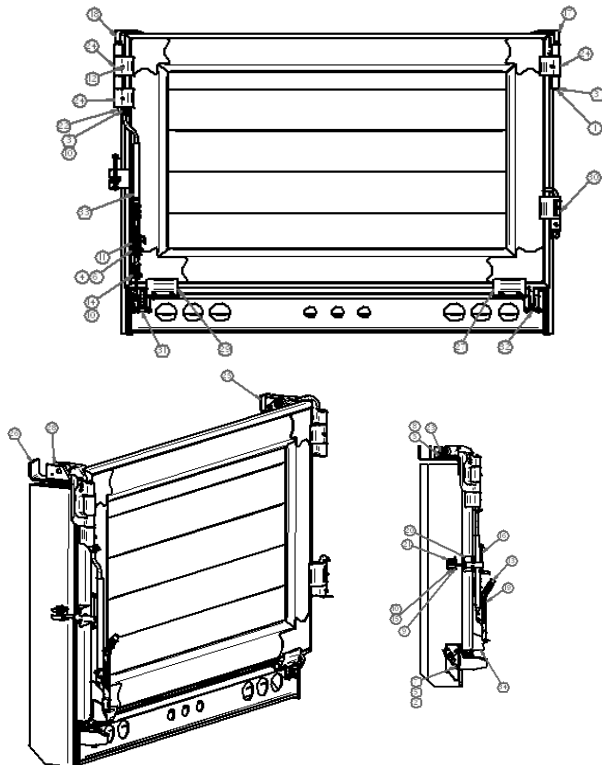

TAILGATE ASSEMBLY CONT.

HARDWARE

AFTERMARKET PARTS & COMPONENTS