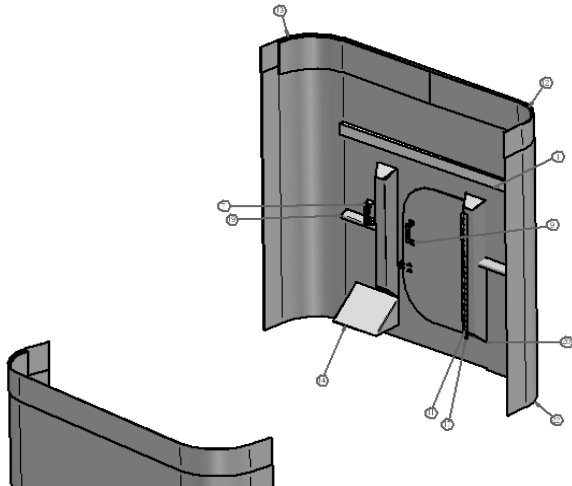

MAN DOOR ASSEMBLY CONT.

55003032-8 Smooth Side Pocket Outset

Part No.	Component	Gates
55000618	"F" Style 1" x 9" Pin	
55000401	Gate Riser	
11000046-2	Gate Male v-Block 2" Long	
11000047-3	Gate Female V-Block 3" Long	
64000028	Steel Gate Riser	
Part No.	Component	Plastic for Pusher Block
59000101	58 1/2" Black Plastic for Pusher Block	
59000106	88 7/8" Black Plastic for Pusher Block	
Part No.	Component	Water Seal
22312200	Old Style Tailgate Water Seal	
18002058-240	New Style Tailgate Water Seal (Sold by the Foot)	
Part No.	Component	Water Seal U-Channel
11000056-60	60" Tailgate Water Seal U-Channel	
11000056-84	84" Tailgate Water Seal U-Channel	
11000056-240	240" Tailgate Water Seal U-Channel	

Part No.	Component	Qty.
1 11000078-4	U-Clip	1
2 11200506-1.6	Bar, 1/2" Round x 1-5/8"	1
20105003	Washer, 1/2" SAE Stainless	2
20215138	Lock Nut, 1/2-13, Grade 8	1
2030130-2.5	Bolt, HHCS 1/2-13 x 2-1/2" LG, Grade 8	1

Part No.	Component	Qty.
1 11704010-74	Channel, 4" x 1.85# x 74"	1
2 70103700	Washer, 3/8" SAE	9
3 20213169	Locknut, 3/8-16, Grade 8	9
4 20303161-1.5	HHCS, 3/8-16 x 1-1/2" Grade 5 Zinc	5
5 20303163	HHCS, 3/8-16 x 1" Stainless	4
6 22502560	Black Trim Seal, 1/4" Grip, 1/2"	1
7 23700002	Step, Cast Aluminum, Small	1
8 23700009	Tarp Hook	2
9 23700016	Shovel Bracket	2
10 29100102	Latch Assembly, Bulkhead Door	1
11 29401006-44	Hinge, 3/8" Aluminum Continuous 44"	1
12 56000402-102	Bulkhead Band, SS MF 102"	2
13 56000405-9.3	Bulkhead, SS, 101-1/2" x 9-3/8" Tall	1
14 56003210	Bulkhead Box, 12" x 18"	1
15 56003304-48	Upright Brace, 10" x 48" LG	1
16 56003304-53.3	Upright Brace, 8" x 3.3" LG	1
17 56003307	Bulkhead Door	1
18 56003308	Shim, Bulkhead Mandoor Latch	1
19 56003310	Cap, Bulkhead Stiffener	2
20 56003314	Cap, Upright Support	4
21 56003316	Bulkhead, Stiffener with Door	2
22 56018071	Bulkhead with Door, SS Tipper, 102"	1
23 58003712-2	Bulkhead Plate, Controls, MF TP	1