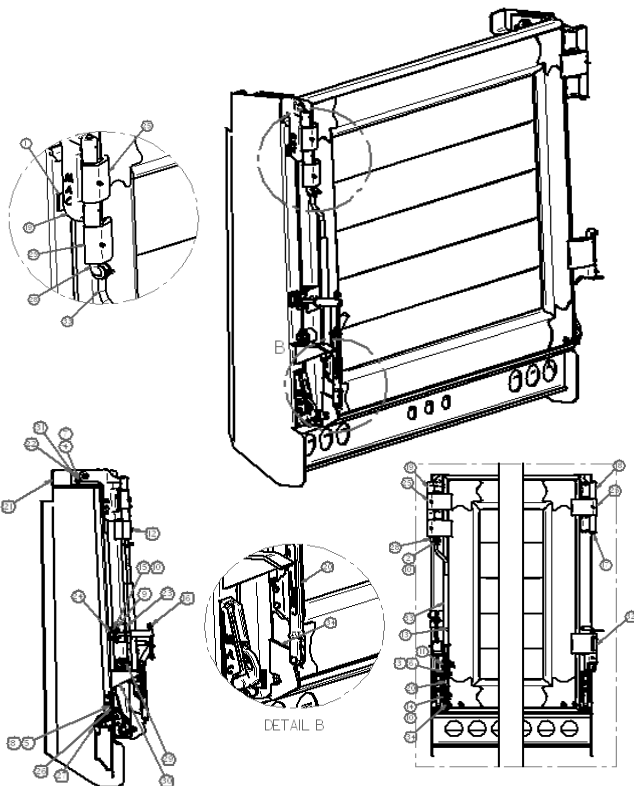

TAILGATE ASSEMBLY CONT.

HINGE ASSEMBLY, GROUND CONTROL, S&P, OSSS

Part No.	Component	Qty.	
1	11102020-2	Bar 1/4" x 2" x 2" LG	1
2	20108720	Flat Washer, 7/8", SAE Zinc	3
3	20203763	Hex Nut, 3/8-16, Stainless	14
4	20215138	Lock Nut, 1/2-13, Grade 8	2
5	20215208	Lock Nut, 1/2-20, Grade 8	6
6	20303163-2.0	HHCS, 3/8-16 x 2", Stainless	1
7	20305130-2.0	Bolt, HHCS 1/2-13 x 2" LG, Grade 8	2
8	20315200-1.5	SHCS 1/2-20 x 1-1/2", Grade 8, Zinc	6
9	20511360	Pin, #8 Bridge 3/16 x 3-11/16"	1
10	20521150	Pin, Cotter 1/8 x 1-1/2" SS	3
11	20540137-2.5	Pin, Safety Snap, 3/8 x 2-1/2 ZP	1
12	20800200	Grease Fitting, 1/4-28 PTF STRT	3
13	22500604	Handle Grip, Black 1" Dia.	1
14	23200301	5/8 Yoke Pin x 1-3/4" LG, Zinc Plated	1
15	23200303	5/8 Yoke Pin x 1-15/16" LG, Zinc Plated	1
16	23200401	Winder	1
17	23508715	Pin, 7/8" x 15"	1
18	23700019	Hinge, OS Side Swing, CS	1
19	23700026	Casting Hinge, DS OS SS, GC, S&P	1
20	23700030	Handle, Ground Control	1
21	54003104	Cap, SSI Rear Pocket DS	2
22	55000003	Over Slung Block - Universal	2
23	55000022	Latch Plate Winder	1
24	55000036	Winder Pocket	1
25	55000070-4.5	Hinge Gate MF x 4-1/2" LG	1
26	55000072	Hinge Gate Dump	2
27	55000085	Latch - Backing Plate	2
28	55001202	Hook & Latch Assembly, Tailgate	2
29	55001413-16	Pin, Ground Control Slide, 16"	1
30	55001469	Roller Assembly, Ground Control, Short	1
31	55001483	Roller Guide Assembly - Ground Control	1
32	55002912	Hinge Pin Assembly OS	2
33	55003080	Hinge Assembly Slide & Lock S&P on S&P	1
34	55003452	Clevis, Ground Control Handle	1
35	55003453	Rod Assembly, Ground Control, S&P	1

HINGE ASSEMBLY, GROUND CONTROL, SSIS, OSSS