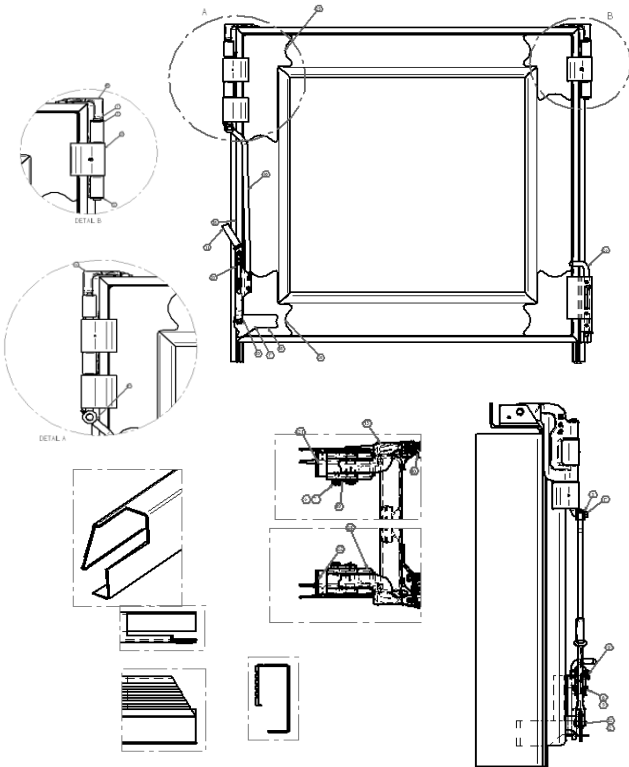

TAILGATE ASSEMBLY CONT.

TAILGATE HARDWARE

Part No.	Component	ADJ. Yoke
23200101	5/8" x 11" ADJ Yoke-Zinc	
23200103	5/8" x 2-5/16" ADJ. Yoke	

Part No.	Component	Rod End
23200201	5/8" x 11" x 6" Zinc Rod End	

HINGE ASSEMBLY, OVER SLUNG SS,SSIS

Part No.	Component	Qty.	
1	20108720	Flat Washer, 7/8", SAE Zinc	1
2	20215138	Lock Nut 1/2-13, Grade 8	1
3	20215208	Lock Nut 1/2-20, Grade 8	6
4	20305130-2.0	Bolt, HHCS 1/2-13 x 2" LG, Grade 8	1
5	20315200-1.5	SHCS, 1/2-20 x 1-1/2", Grade 8, Zinc	6
6	20511360	Pin, #8 Bridge 3/16 x 3-11/16"	2
7	20521150	Pin, Cotter 1/8 x 1-1/2" SS	1
8	20800200	Grease Fitting, 1/4-28 PTF STRT	1
9	23200303	5/8 Yoke Pin x 1-15/16", Zinc Plated	1
10	23200401	Winder	1
11	23508715	Pin, 7/8" x 15" M/F	1
12	23512515	Pin, 1-1/4 with GF & Handle, OSSS	1
13	23700019	Hinge OS Side Swing, CS	1
14	54003104	Cap, SSI Rear Pocket DS	2
15	55000003	Over Slung Block - Universal	1
16	55000029	Latch Plate Winder SS	1
17	55000036	Winder Pocket	1
18	55000075-4.5	Gate Hinge, SS Gate on SP x 4-1/2	1
19	55000085	Latch - Backing Plate	2
20	55001202	Hook & Latch Assembly, Tailgate	2
21	55001469	Roller Assembly, Ground Control, Short	1
22	55001483	Roller Guide Assembly, - Ground Control	1
23	55002912	Hinge Pin Assembly OS	1
24	55003067	Over Slung Block, SS	1
25	55003073	Hinge Assembly Slide & Lock SS on S&P	1
26	55004623	Hinge, SSI Over Slung, DS	1

HINGE ASSEMBLY, OSS, WITH GROUND CONTROL SS 65"

Part No.	Component	Qty.	
1	15200804-11.5	Bar, Round 7/8" x 11-1/2" LG	1
2	20106200	Washer 5/8", SAE Zinc	1
3	20108720	Flat Washer, 7/8", SAE Zinc	5
4	20115000	Washer Lock, 1/2", SAE Zinc	2
5	20203763	Hex Nut, 3/8-16, Stainless	1
6	20303163-2.0	HHCS, 3/8-16 x 2", Stainless	1
7	20305130-1.5	Bolt, HHCS 1/2-13 x 1-1/2" LG, Grade 8	2
8	20511360	Pin, #8 Bridge 3/16 x 3-11/16"	1
9	20521150	Pin, Cotter 1/8 x 1-1/2" SS	1
10	20540137-2.5	Pin, Safety Snap, 3/8 x 2-1/2 ZP	1
11	20800200	Grease Fitting, 1/4-28	4
12	22500604	Handle Grip, Black 1" Dia.	1
13	23200301	5/8" Yoke Pin x 1-3/4"	1
14	23508711	Pin, 7/8" x 11" with Handle, SS	1
15	23700028	Over Slung Hinge, SS PS	1
16	23700029	Over Slung Hinge, SS DS	1
17	23700030	Handle Ground Control	1
18	55001412-55	Rod Assembly, Ground Control 55"	1
19	55001413-16	Pin, Ground Control Slide 16"	1
20	55001441	Bracket - GC Lower	1
21	55002912	Hinge Pin Assembly OS	2
22	55003023-4.5	Hinge, Smooth Side Pocket, 4-1/2"	1
23	55003024-4.5	Hinge, Smooth Side Tailgate, 4-1/2"	4
24	55003053	Cap, SS Over Slung, PS	1
25	55003054	Cap, SS Over Slung, DS	1
26	55003067	Over Slung Block, SS	2
27	55003211	Gusset, SS Tailgate Corner	1
28	55003212	Gusset, SS Tailgate Corner	3

Part No.	Component	Spreader Chain Pocket
55002103	Spreader Chain Pocket	

Part No.	Component	Over Slung Hinge Pin
23506200	5/8" x 5" Over Slung Hinge Pin Assembly	
23512515	1-1/4" X 5" Over Slung Hinge Pin with Handle	
23512505	1-1/4" x 5" Over Slung Hinge Pin Assembly