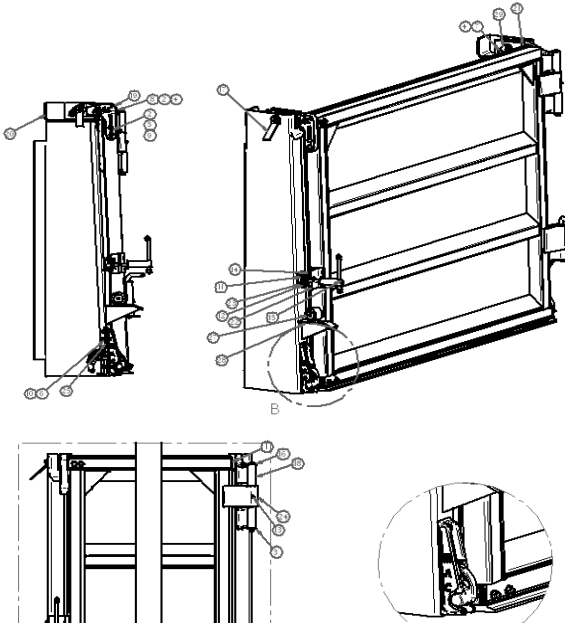

DETAIL B

TAILGATE ASSEMBLY CONT.

25	55001282	Top Gate Hinge bearing Block, Steel	2
26	55001283	Top Gate Hinge Bearing Block, Steel	2
27	55001413-16	Pin Assembly - Ground Control, 16-7/8"	1
28	55001498	Roller Assembly, Ground Control, Steel	1
29	55002912	Hinge Pin Assembly OS	2
30	55003453	Rod Assembly, Ground Control, S&P	1
31	64000015	Pocket Cap, Steel Body	2
32	64000052	Clevis, Ground Control Handle	1
33	64000053	Roller Guide Assembly - Ground Control	1

HINGE ASSEMBLY, MF PADDLE LATCH

Part No.	Component	Qty.	
1	20105000	Flat Washer, 1/2", SAE Zinc	12
2	20108720	Flat Washer, 7/8", SAE Zinc	7
3	20215138	Locknut, 1/2-13 Grade 8	12
4	20305130-4.5	HHCS, 1/2-13 x 4-1/2" LG, Grade 8	12
5	20800200	Grease Fitting, 1/4-28 PTF STRT	7
6	23103730	Chain, 3/8", Grade 70 Alloy	3'
7	23508725	Pin, 7/8" x 25" Zinc, MF Gate	1
8	23508733	Pin, 7/8" x 33" Zinc, MF Gate	1
9	55000069	Hinge, Pocket, 8"	3
10	55000070	Hinge, Gate, 8"	4
11	55002607	Paddle Assembly, S&P MF	3

HINGE ASSEMBLY, OVER SLUNG SS, S&P

Part No.	Component	Qty.	
1	10190255-28	Sheet, 3/16" x 2-1/2" x 2-7/8" LG	1
2	20105000	Washer, 1/2", SAE Zinc	6
3	20108720	Flat Washer, 7/8", SAE Zinc	1
4	20205001	Hex Nut, 1/2-20	2
5	20215138	Lock Nut, 1/2-13, Grade 8	3
6	20215208	Lock Nut, 1/2-20, Grade 8	6
7	20305130-2.0	Bolt, HHCS, 1/2-13 x 2" LG, Grade 8	1
8	20305130-4.0	Bolt, HHCS, 1/2-13 x 4" LG, Grade 8	2
9	20305130-6.0	Bolt, HHCS, 1/2-13 x 6" LG, Grade 8	2
10	20315200-1.5	SHCS, 1/2-20 x 1-1/2", Grade 8, Zinc	6
11	20511360	Pin, #8 Bridge 3/16 x 3-11/16"	2
12	20521150	Pin, Cotter 1/8 x 1-1/2" SS	1
13	20800200	Grease Fitting, 1/4-28 PTF STRT	1
14	23200304	5/8 Yoke Pin x 2-3/4" LG, Zinc Plated	1
15	23200401	Winder	1
16	23508715	Pin, 7/8" x 15"	1
17	23512515	Pin, 1-1/4 with GF & Handle, OSSS	1
18	23700019	Hinge, OS Side Swing, CS	1
19	23700023	Casting - Over Slung Hinge, DS	1
20	54003104	Cap.SSI Rear Pocket, DS	2
21	55000003	Over Slung Block - Universal	2
22	55000022	Latch Plate, Winder	1
23	55000036	Winder Pocket	1
24	55000070-4.5	Hinge Gate MF x 4-1/2"	1
25	55000085	Latch - Backing Plate	2
26	55001202	Hook & Latch Assembly, Tailgate	2
27	55001469	Roller Assembly, Ground Control, Short	1
28	55001483	Roller Guide Assembly - Ground Control	1
29	55002912	Hinge Pin Assembly OS	1
30	55003095	Hinge Assembly Slide & Lock S&P on S&P	1