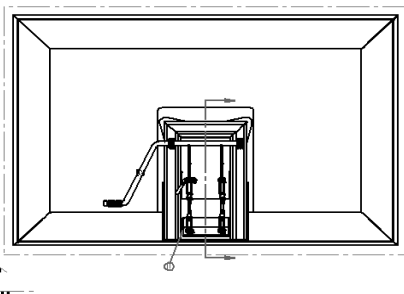

COAL DOOR ASSEMBLY CONT.

SMOOTH SIDE

Kit No.	Component
55001530-12	12" Smooth Side Coal Door Assembly
55001530-14	14" Smooth Side Coal Door Assembly
55001530-18	18" Smooth Side Coal Door Assembly
55001530-24	24" Smooth Side Coal Door Assembly

Part No.	Component	Qty.	
1	11000002-11.75	Gate Horizontal 11.75"	1
2	11000170-1.5	Bearing Black, SMF 15"	1
3	11103120-14.3	Bar 3/8" x 12" x 14-3/8" LG	1
4	20216118	Lock Nut, 5/8-11	4
5	20521150	Pin, Cotter 1/8" x 1-1/2" SS	3
6	22500603	Handle, Red Grip, Diversion	1
7	23200101	Yoke, 5/8-11 ADJ-Zinc	4
8	23200203	5/8-11 x 8" GR5 THD Ends Zinc	2