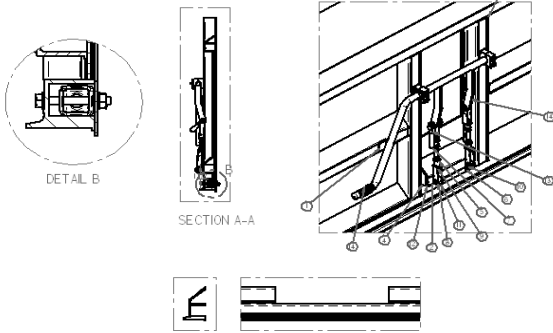

Part No.	Component	T Bolt
23425610	Draw Bar 1" Bolt	

TARP HARDWARE

TARPCO

Part No.	Component	L-Stop Cast
22201007	Heavy-Duty L-Stop Cast	

SHURCO

Part No.	Component	Tarp Assembly
22202407	Tarp Stop Assembly Standard	
22202169	Tarp Stop Assembly 6" Offset	
22202834	Standard Upright	
22202168	6" Offset Upright	
22202833	Stop Body	
22202044	Clevis Pin	
22202799	Kick out Ring 1"	

Part No.	Component	KINEBYNE
23525815	Winch Straps Std. 4" x 30'	
23525816	Winch Straps Std. 2" x 30'	

Part No.	Component	Bumpers
18000090	Bumper Rubber Extruded "D"	
18000091	Bumper Rubber Extruded Square	

Part No.	Component	Tie Downs
23107500	L.H. Tie Down	
23107500-1	R.H. Tie Down	
23700021	Cap Tie Down	
20532120	Roll Pin Tie Down	
57003301	Aluminum J-Hook	

COAL DOOR ASSEMBLY

SHEET AND POST

Kit No.	Component
55001500-12	12" Sheet & Post Coal Door Assembly
55001500-14	14" Sheet & Post Coal Door Assembly
55001563-16	16" Sheet & Post Coal Door Assembly
55001500-18	18" Sheet & Post Coal Door Assembly

Part No.	Component	Qty.	
1	1020205-2	Sheet, 1/4" x 2" x 2" LG	1
2	11000002-11.75	Gate Horizontal 11.75"	1
3	11000007-36	Channel, Coal Door	2
4	11102120-14.3	Bar 1/4" x 12" x 14-3/8" LG	1
6	20216118	Lock Nut, 5/8-11	6
7	20521150	Pin, Cotter 1/8" x 1-1/2" SS	3
8	22500603	Handle, Red Grip, Diversion	1
9	23200101	Yoke, 5/8-11 ADJ-Zinc	4
10	23200203	5/8-11 x 8" GR5 THD Ends Zinc	2
11	23200301	5/8 Yoke Pin x 1-3/4" LG Zinc Plated	3
12	23700004	Castling Eyelet Lug	2
13	55001506	End Cap, Coal Door	2
14	55001523	Handle Assembly, Coal Door Lock	1
15	55001587-##	Coal Door Handle, Assy. ##"	1