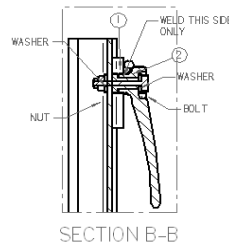

Part No.	Component	Latch Plate
55000022	Winder Latch Plate	
55000021	Steel Latch Plate	
Part No.	Component	Winder Pin
55000036	Winder Pocket	
23200402	5/8" x 2-1/4" Winder Pin	
23200301	5/8" x 1-15/16" Winder Pin	
55006011	Steel Winder Pocket	
23200304	5/8" x 3" Winder Pin	
Part No.	Component	Bridge Pin
20511250	#11 Bridge Pin 1/8" x 2-1/2"	
20511360	#8 Bridge Pin 3/16" x 3-11/16"	
20511280	#10 Bridge Pin 5/32" x 2-13/16"	

MAN DOOR ASSEMBLY