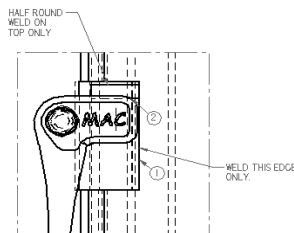

Part No.	Component	Latch Plate
55000022	Winder Latch Plate	
55000021	Steel Latch Plate	
Part No.	Component	Winder Pin
55000036	Winder Pocket	
23200402	5/8" x 2-1/4" Winder Pin	
23200301	5/8" x 1-15/16" Winder Pin	
55006011	Steel Winder Pocket	
23200304	5/8" x 3" Winder Pin	
Part No.	Component	Bridge Pin
20511250	#11 Bridge Pin 1/8" x 2-1/2"	
20511360	#8 Bridge Pin 3/16" x 3-11/16"	
20511280	#10 Bridge Pin 5/32" x 2-13/16"	

MAN DOOR ASSEMBLY