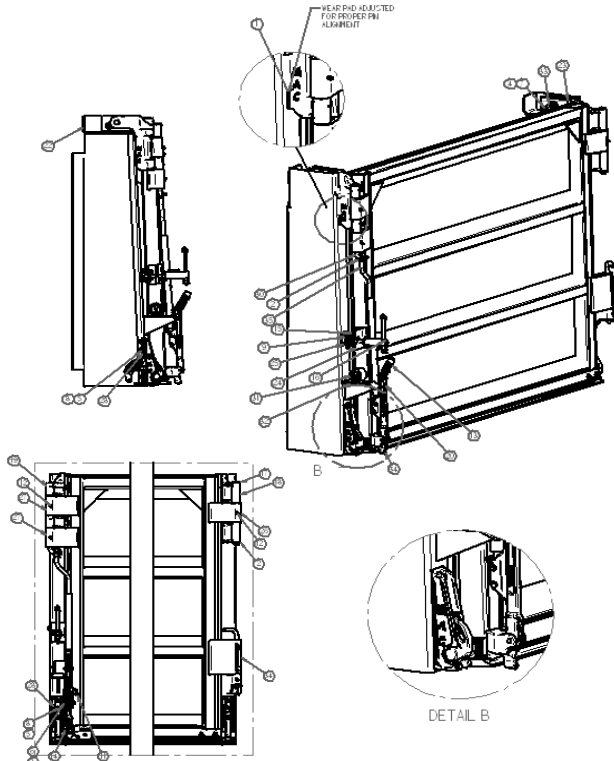

TAILGATE ASSEMBLY CONT.

DETAIL B