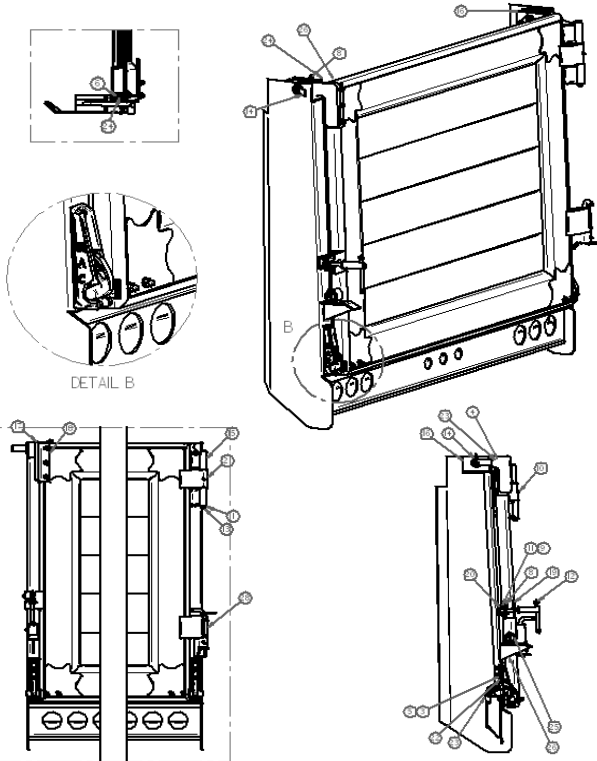

TAILGATE ASSEMBLY CONT.

TAILGATE HARDWARE

Part No.	Component	ADJ. Yoke
23200101	5/8" x 11" ADJ Yoke-Zinc	
23200103	5/8" x 2-5/16" ADJ. Yoke	

Part No.	Component	Rod End
23200201	5/8" x 11" x 6" Zinc Rod End	

HINGE ASSEMBLY, OVER SLUNG SS,SSIS

Part No.	Component	Qty.	
1	20108720	Flat Washer, 7/8", SAE Zinc	1
2	20215138	Lock Nut 1/2-13, Grade 8	1
3	20215208	Lock Nut 1/2-20, Grade 8	6
4	20305130-2.0	Bolt, HHCS 1/2-13 x 2" LG, Grade 8	1
5	20315200-1.5	SHCS, 1/2-20 x 1-1/2", Grade 8, Zinc	6
6	20511360	Pin, #8 Bridge 3/16 x 3-11/16"	2
7	20521150	Pin, Cotter 1/8 x 1-1/2" SS	1
8	20800200	Grease Fitting, 1/4-28 PTF STRT	1
9	23200303	5/8 Yoke Pin x 1-15/16", Zinc Plated	1
10	23200401	Winder	1
11	23508715	Pin, 7/8" x 15" M/F	1
12	23512515	Pin, 1-1/4 with GF & Handle, OSSS	1
13	23700019	Hinge OS Side Swing, CS	1
14	54003104	Cap, SSI Rear Pocket DS	2
15	55000003	Over Slung Block - Universal	1
16	55000029	Latch Plate Winder SS	1
17	55000036	Winder Pocket	1
18	55000075-4.5	Gate Hinge, SS Gate on SP x 4-1/2	1
19	55000085	Latch - Backing Plate	2
20	55001202	Hook & Latch Assembly, Tailgate	2
21	55001469	Roller Assembly, Ground Control, Short	1
22	55001483	Roller Guide Assembly, - Ground Control	1
23	55002912	Hinge Pin Assembly OS	1
24	55003067	Over Slung Block, SS	1
25	55003073	Hinge Assembly Slide & Lock SS on S&P	1
26	55004623	Hinge, SSI Over Slung, DS	1

HINGE ASSEMBLY, OSS, WITH GROUND CONTROL SS 65"