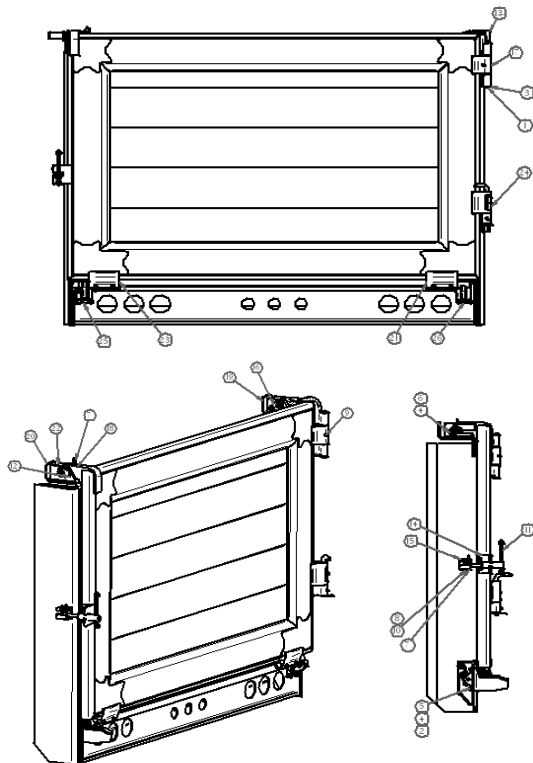

TAILGATE ASSEMBLY CONT.

HARDWARE

AFTERMARKET PARTS & COMPONENTS

TAILGATE ASSEMBLY CONT.

HINGE ASSEMBLY, GROUND CONTROL, SSOS, OSSS

Part No.	Component	Qty.	
1	15200804-11.5	Bar, Round 7/8" Dia. x 11-1/2" LG	1
2	20105003	Washer, 1/2", SAE Stainless	8
3	20108720	Flat Washer, 7/8", SAE Zinc	5
4	20203763	Lock Nut, 3/8-16, Stainless	1
5	20215138	Lock Nut, 1/2-13, Grade 8	10
6	20303163-2.0	HHCS, 3/8-16 x 2", Stainless	1
7	20305130-1.5	Bolt, HHCS 3/8"-16 x 1-1/2" LG, Grade 8	8
8	20305130-2.0	Bolt, HHCS 3/8"-16 x 2" LG, Grade 8	2
9	20511360	Pin, #8 Bridge 3/16 x 3-11/16	1
10	20521150	Pin, Cotter 1/8 x 1-1/2" SS	3
11	20540137-2.5	Pin, Safety Snap, 3/8 x 2-1/2 ZP	1
12	20800200	Grease Fitting, 1/4-28 PTF STRT	3
13	22500604	Handle Grip, Black 1" Dia.	1
14	23200301	5/8 Yoke Pin x 1-3/4" LG, Zinc Plated	1
15	23200303	5/8 Yoke Pin x 1-15/16" LG, Zinc Plated	1
16	23200401	Winder	1
17	23700028	Over Slung Hinge, SS PS	1
18	23700029	Over Slung Hinge, SS DS	1
19	23700030	Handle, Ground Control	1
20	55000029	Latch Plate, Winder SS	1
21	55000036	Winder Pocket	1
22	55001413-16	Pin, Ground Control Slide, 16"	1
23	55002912	Hinge Pin Assembly OS	2
24	55003024-4.5	Hinge, Smooth Side Tailgate, 4-1/2"	3
25	55003053	Cap, SS Over Slung, PS	1
26	55003054	Cap, SS Over Slung, DS	1
27	55003062	Gate Pin Assembly, SS PS	1
28	55003067	Over Slung Block, SS	2
29	55003068	Gate Pin Assembly, SS DS, with Roller	1
30	55003077	Hinge Assembly Slide & Lock SS	1
31	55003106	Latch Assembly Smooth Side, GC	1
32	55003115	Latch Assembly Smooth Side, Cast	1
33	55003453	Rod Assembly, Ground Control, S&P	1
34	55003462	Clevis, Ground Control Handle SSOS	1

HARDWARE

AFTERMARKET PARTS & COMPONENTS

HINGE ASSEMBLY, OVER SLUNG SS, SSOS

Part No.	Component	Qty.	
1	15200804-11.5	Bar, Round 7/8" Dia. x 11-1/2" LG	1
2	20105003	Washer, 1/2", SAE Stainless	8
3	20108720	Flat Washer 7/8", SAE Zinc	3
4	20215138	Lock Nut, 1/2-13, Grade 8	10
5	20305130-1.5	Bolt, HHCS 1/2-13 x 1-1/2" LG, Grade 8	8
6	20305130-2.0	Bolt, HHCS 1/2-13 x 2" LG, Grade 8	2
7	20511360	Pin, #8 Bridge 3/16 x 3-11/16"	2
8	20521150	Pin, Cotter 1/8 x 1-1/2" SS	1
9	20800200	Grease Fitting, 1/4-28 PTF STRT	1
10	23200304	5/8 Yoke Pin x 2-3/4" Zinc Plated	1
11	23200401	Winder	1
12	23512515	Pin, 1-1/4 with CF & Handle, OSSS	1
13	23700028	Over Slung Hinge, SS PS	1
14	55000029	Latch Plate, Winder SS	1
15	55000036	Winder Pocket	1
16	55002912	Hinge Pin Assembly OS	1
17	55003024-4.5	Hinge, Smooth Side Tailgate, 4-1/2"	1
18	55003028	Hinge, Smooth Side Over Slung	1
19	55003053	Cap, SS Over Slung PS	1
20	55003054	Cap, SS Over Slung DS	1
21	55003062	Gate Pin Assembly, SS PS	1
22	55003067	Over Slung Block, SS	2
23	55003068	Gate Pin Assembly, SS DS with Roller	1
24	55003093	Hinge Assembly Slide & Lock SS	1
25	55003105	Latch Assembly Smooth Side, GC	1
26	55003115	Latch Assembly Smooth Side	1

HARDWARE

AFTERMARKET PARTS & COMPONENTS

TAILGATE ASSEMBLY CONT.